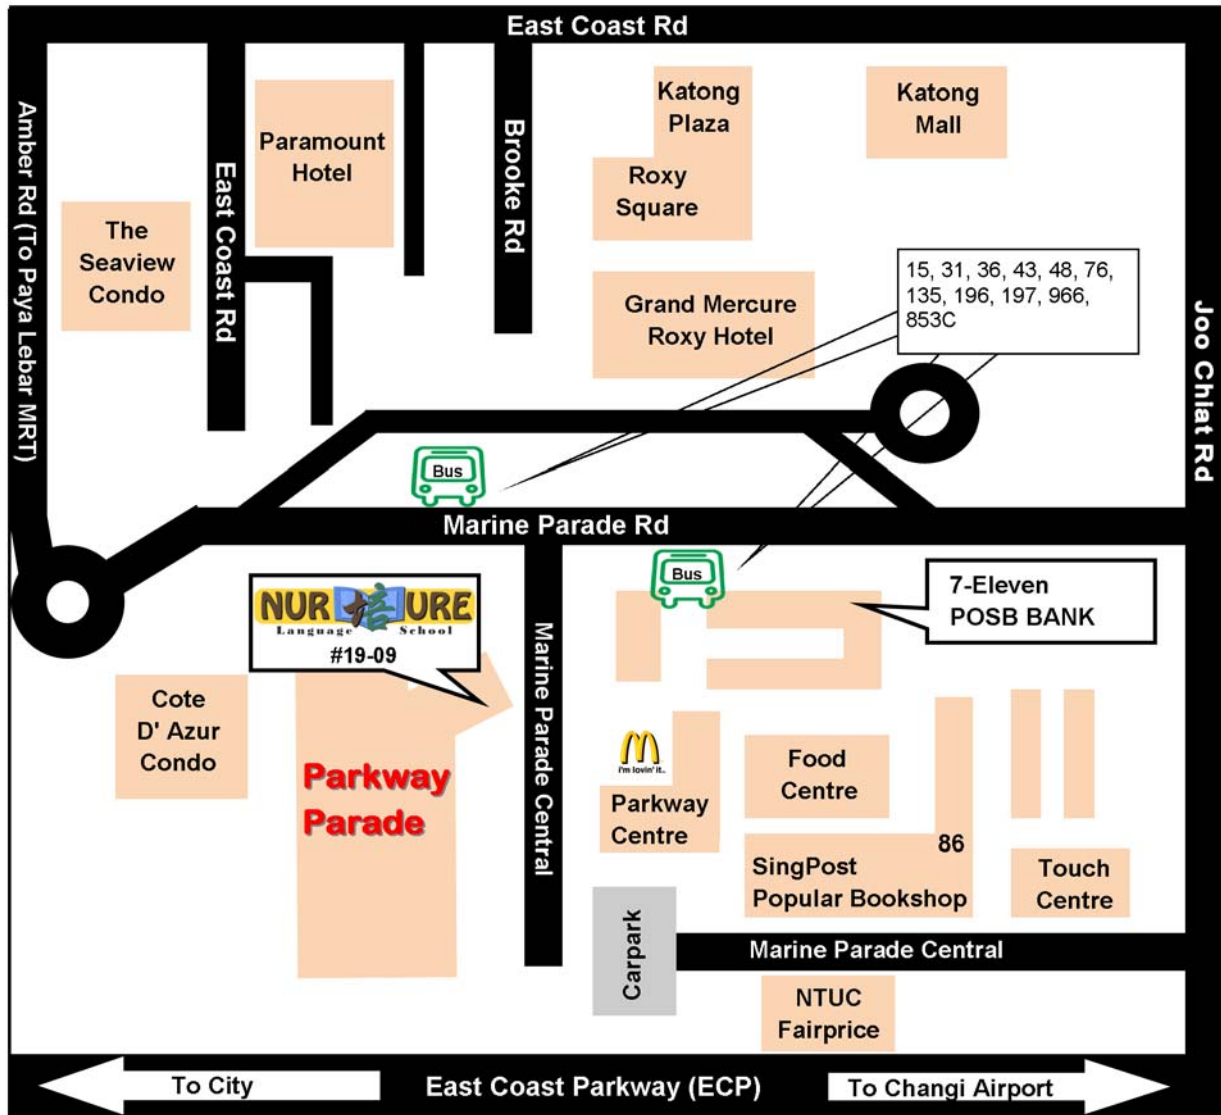

Nurture Language School

80 Marine Parade Road
#19-09 Parkway Parade
Singapore 449269

Tel: (65) 6100-1330

Fax: (65) 6345-8054

General Enquiries: General@nurture.edu.sg

(To access our school on Level 19, please take the lift from the lobby next to Citibank at the main entrance taxi stand)

Bus Services Guide

SBS Bus: 15, 31, 36, 43, 48, 76, 135, 196, 197

SMRT Bus: 966, 853C

MRT Guide

From Eunos MRT Station (EW7)

Walk to the opposite side of the road (Jalan Eunos) and board one of the bus services number 15 (SBS) or 966 (SMRT Bus)

Alight 6 stops later at the bus stop just before Parkway Parade building.

From Paya Lebar MRT Station (EW8)

Walk to the opposite side of the road (Eunos Road 8) where the Singapore Post Centre is located on. Board one of the SBS bus service numbers 43, 76 or 135.

Alight 7 stops later at the bus stop opposite Parkway Parade building and cross the overhead bridge.

Driving Guide

Exit off ECP at Marine Parade exit and turn left at Marine Parade Road, the first cross-junction. Drive for another 1km and Parkway Parade will be on your left.